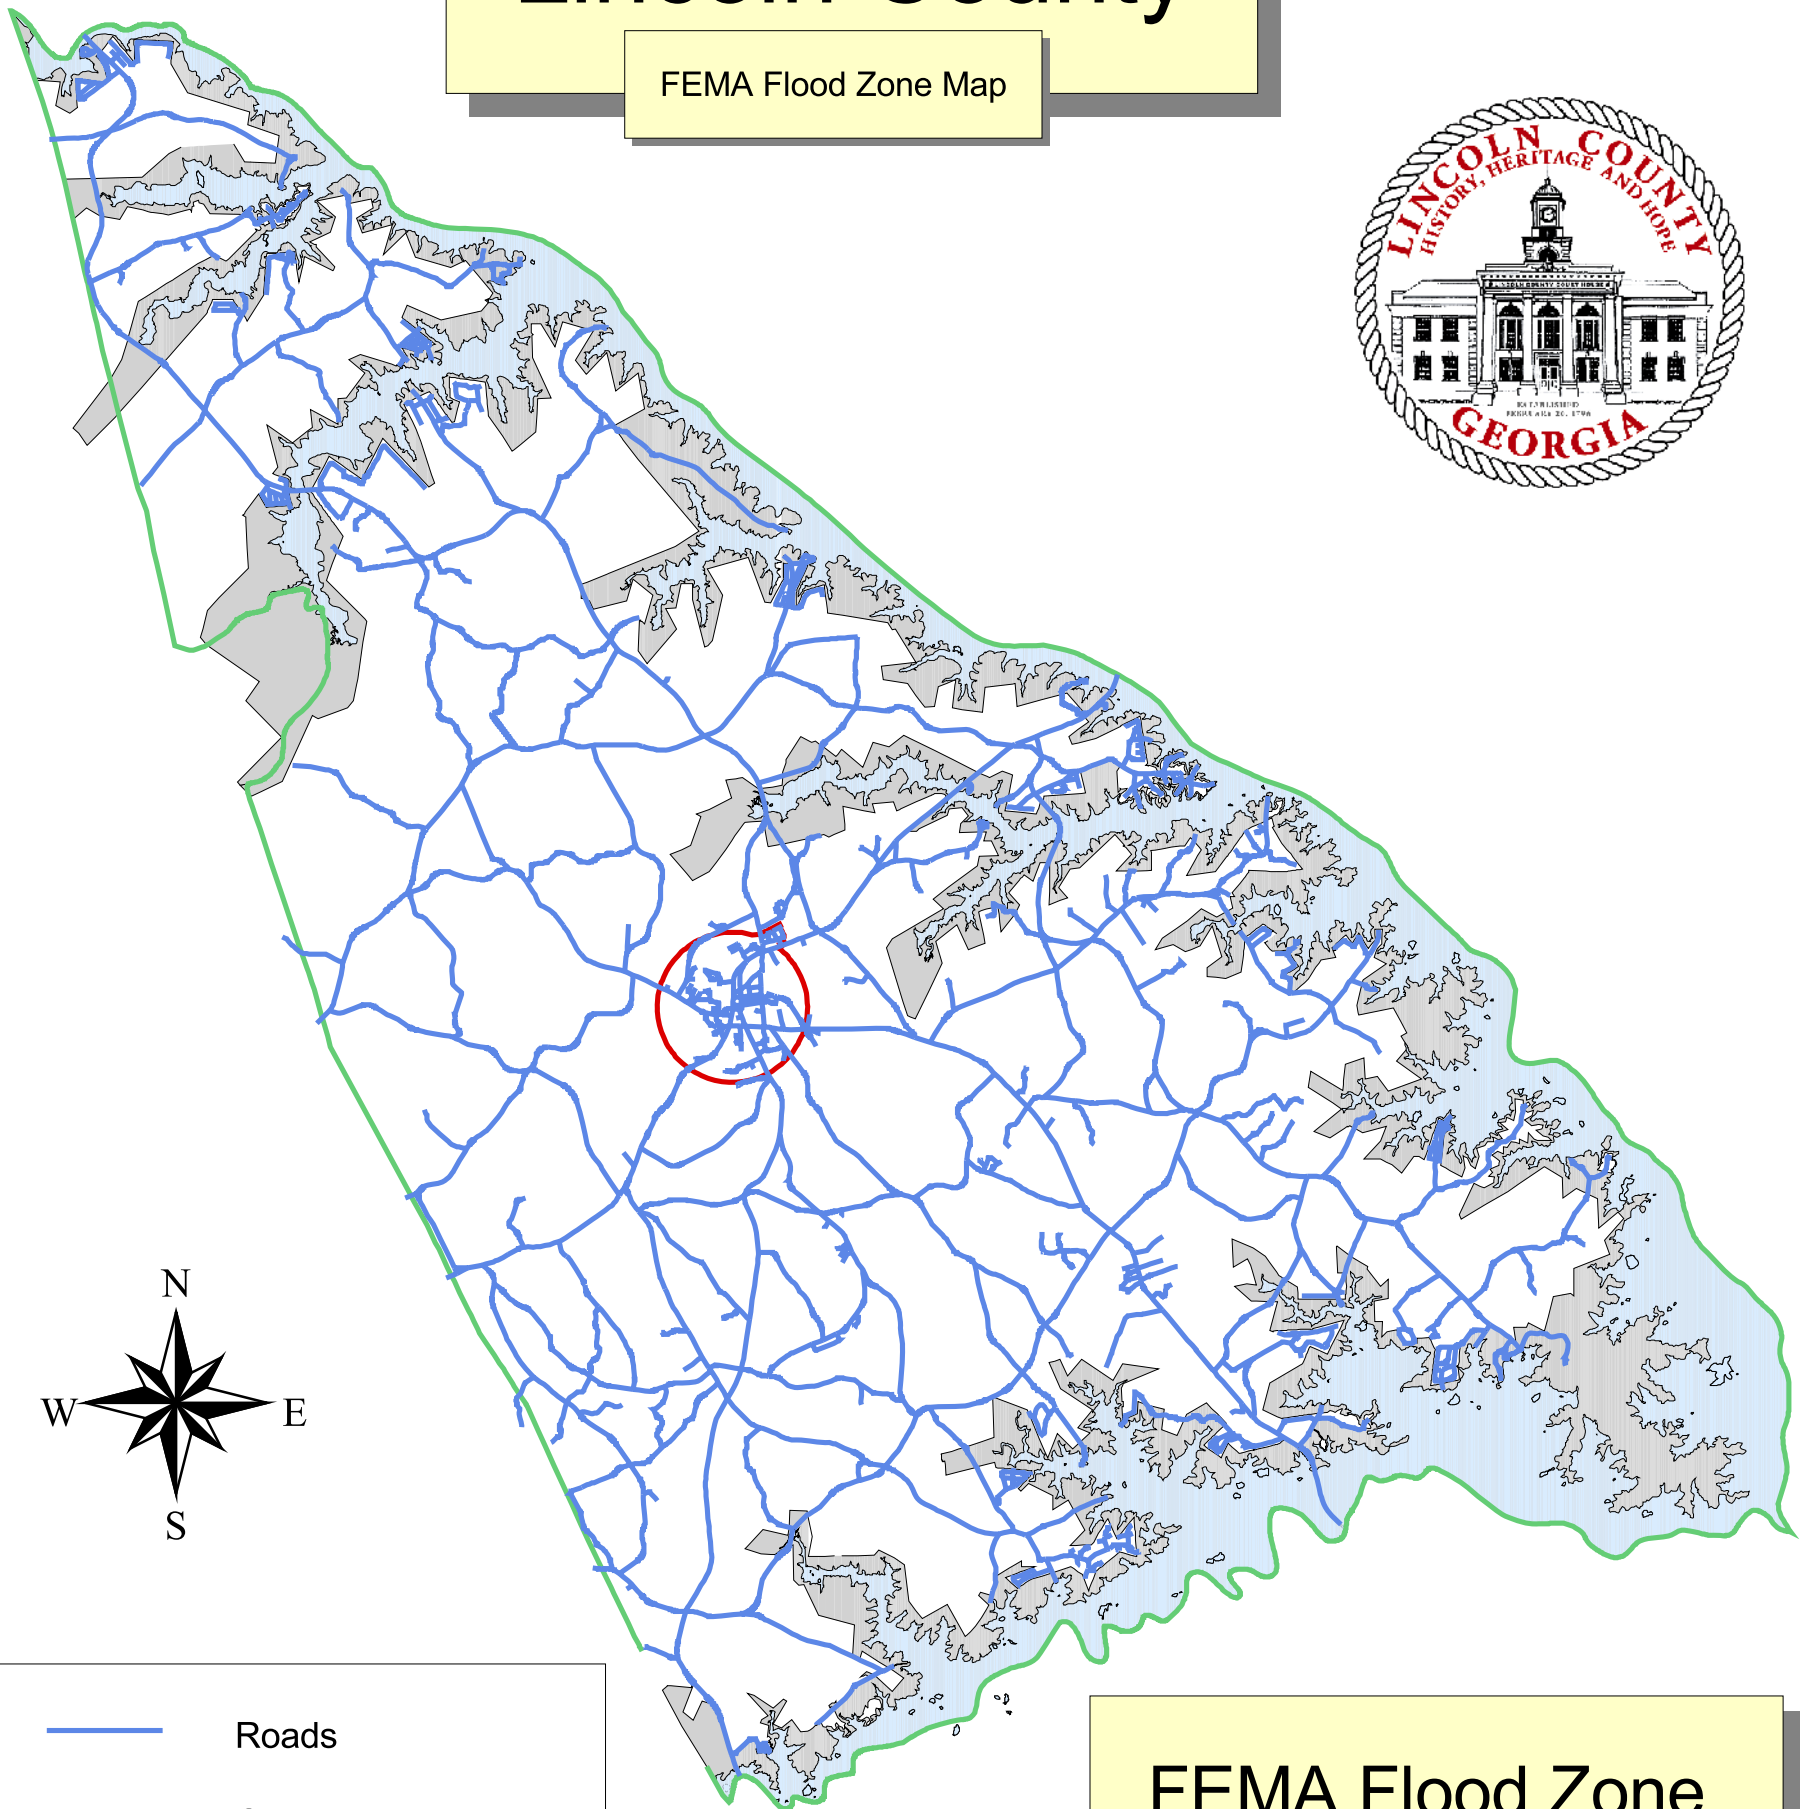

Lincoln County

FEMA Flood Zone Map

-  Roads
-  County Line
-  City Limits
-  Clark's Hill Lake
-  FEMA Flood Zone

FEMA Flood Zone
Elevation 330'